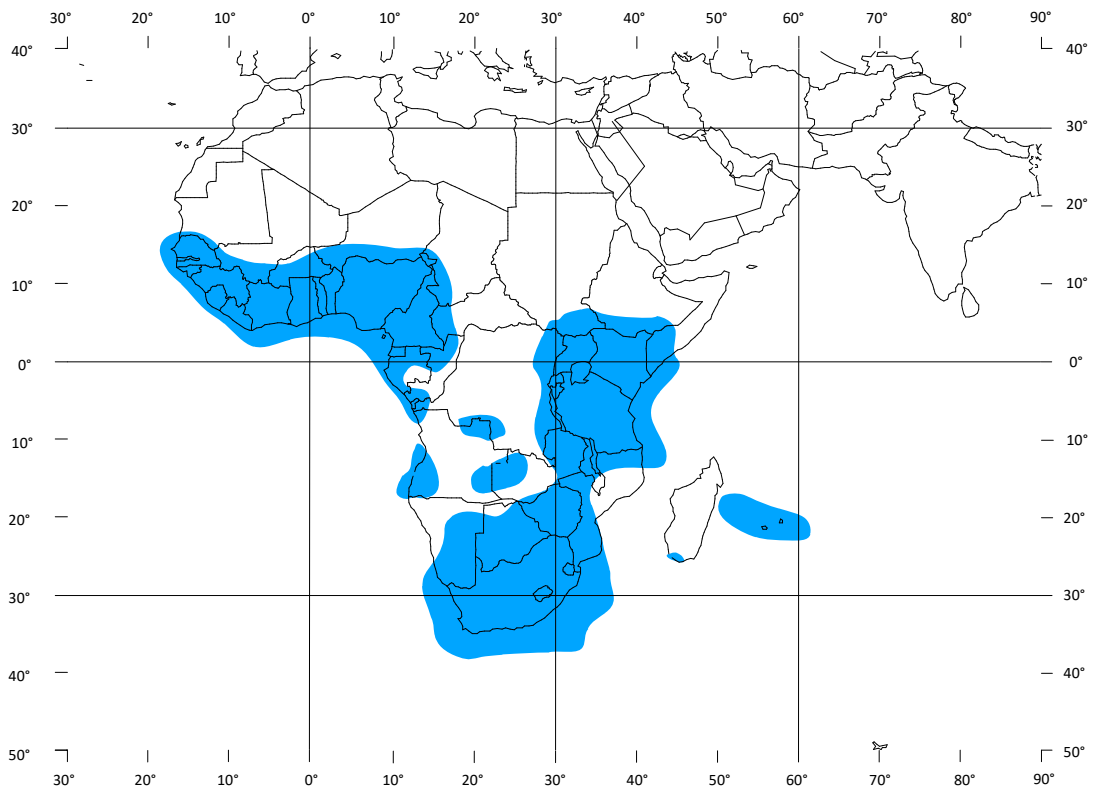

# SES-5

## TV Program – DW MPG4 | Radio Program

Direct-to-Home

Position	5° East
Transponder	4.957
Frequency	12034 MHz
Polarization	horizontal
FEC	3/4
Symbolrate	27500 KSymbols/s
Modulation	QPSK / DVB-S
Video Standard	PAL
Video Compression	MPEG4 (h.264) (MPEG4 channel can only be viewed with HD Set-Top-Boxes)
Audio Compression	MPEG-1/Layer 2
Encryption	-
Additional Data Services	EIT / EPG
TV Channel	DW MPG4
Radio Channel	DW 08, DW 09, DW-FM02, DW-FM03, DW-FM04, DW-FM05

Reception may be possible even beyond these contours

0,8 m

Diameter of satellite receiving antenna in meter (approximate values) for Direct-to-Home

Important technical remark: The diameters of the antennas are calculated for perfect weather conditions (clear sky), assuming perfectly aligned high quality antennas. Commonly used wire mesh antennas have a lower efficiency than solid dishes. To secure the reception, it is advisable to generally choose a diameter about 20% larger. All information may be subject to change. | As of March 2022 | [dw.com/programguide](http://dw.com/programguide)